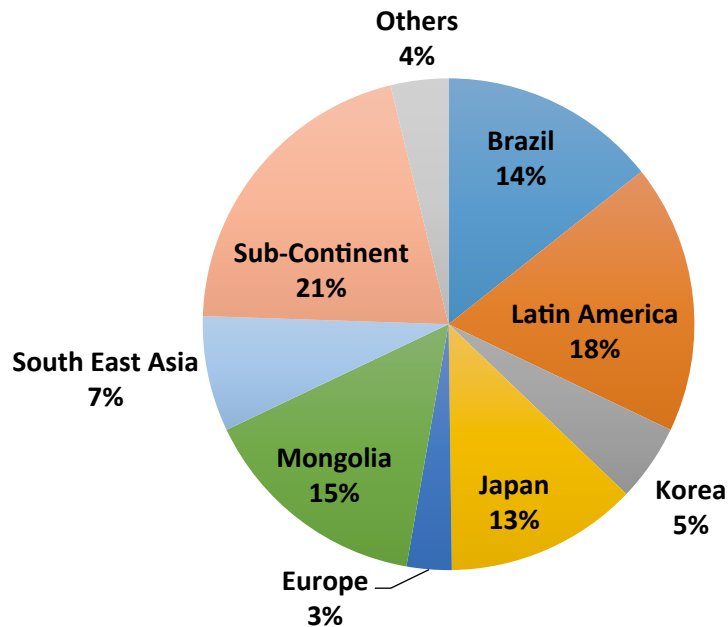

ELSIS June 2018 Nationality Mix**SYDNEY****MELBOURNE****Sydney Campus**Level 1, 160 Sussex St,
Sydney NSW 2000**Melbourne Campus**Level 7, 399 Lonsdale St
Melbourne VIC 3000**Brisbane Campus**Level 1, 126 Margaret St
Brisbane QLD 4000