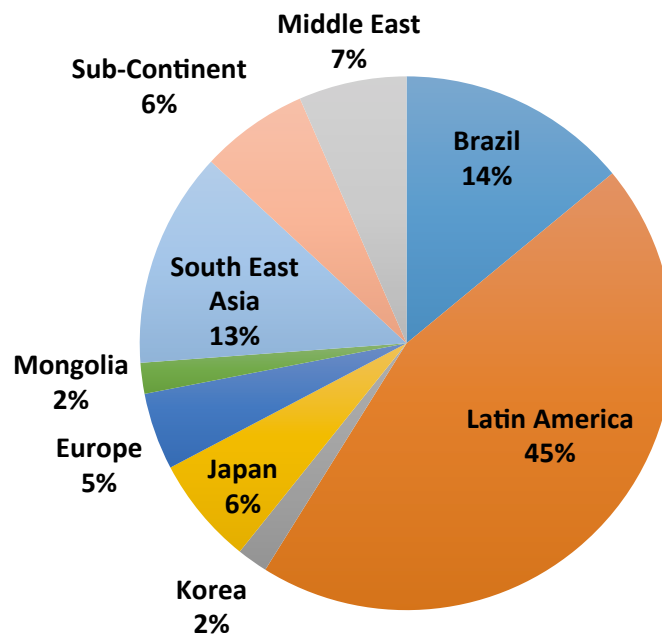

ELSIS June 2018 Nationality Mix**SYDNEY****MELBOURNE****Sydney Campus**Level 1, 160 Sussex St,
Sydney NSW 2000**Melbourne Campus**Level 7, 399 Lonsdale St
Melbourne VIC 3000**Brisbane Campus**Level 1, 126 Margaret St
Brisbane QLD 4000