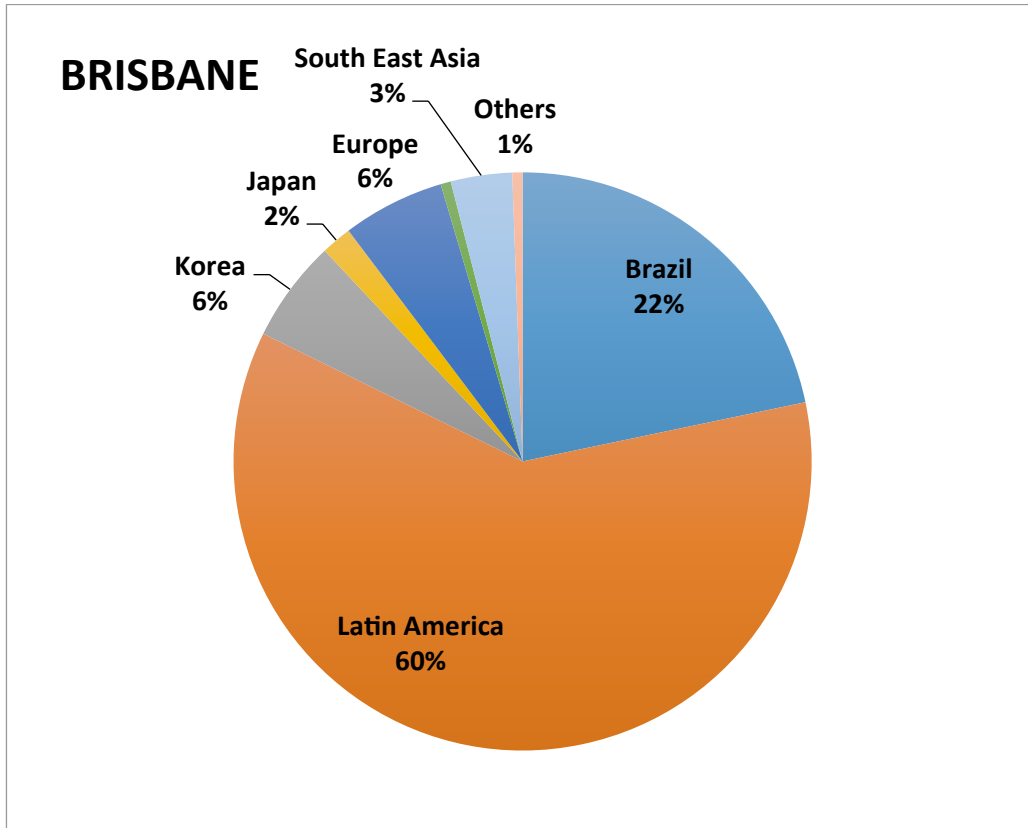

ELSIS June 2018 Nationality Mix**SYDNEY****MELBOURNE****Sydney Campus**Level 1, 160 Sussex St,
Sydney NSW 2000**Melbourne Campus**Level 7, 399 Lonsdale St
Melbourne VIC 3000**Brisbane Campus**Level 1, 126 Margaret St
Brisbane QLD 4000